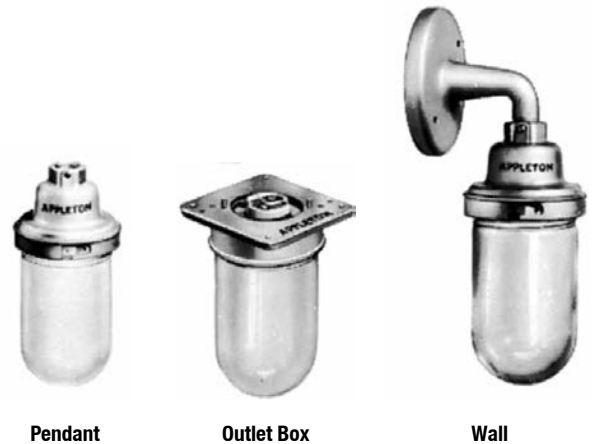

REA 150 W Incandescent Luminaires ^①

Enclosed and Gasketed

UNILETS® for use with Threaded Metal Conduit. Medium Base. Inexpensive, Low Wattage Fixture for use in Wet Locations.

NEC:

Rated for Ordinary (Unclassified) Locations

Applications

- Vaportight enclosed and gasketed lighting fixtures, suitable for use in wet locations.
- Standard glass globes take up to 150 W A-21 lamps. Optional polycarbonate plastic globes take up to 100 W A-21 lamps.

Features

- Inexpensive fixture designed for use without reflector.
- Spring-mounted shock-absorbing socket prolongs lamp life.
- Guards snap on easily and securely. Spring-action balls snap into detents in fixture body.

Standard Materials

- Mounting bodies: pressure cast copperfree (4/10 of 1% max.) aluminum
- Socket: porcelain with brass screw shell
- Guards: steel or aluminum guards

Standard Finishes

- Mounting bodies: burnished
- Steel wire guard: zinc electroplate
- Aluminum guard: aluminum polymer enamel
- Socket and globes: natural finish

NEC Certifications and Compliances

- UL Standard: UL 1598

Pendant

Outlet Box

Wall