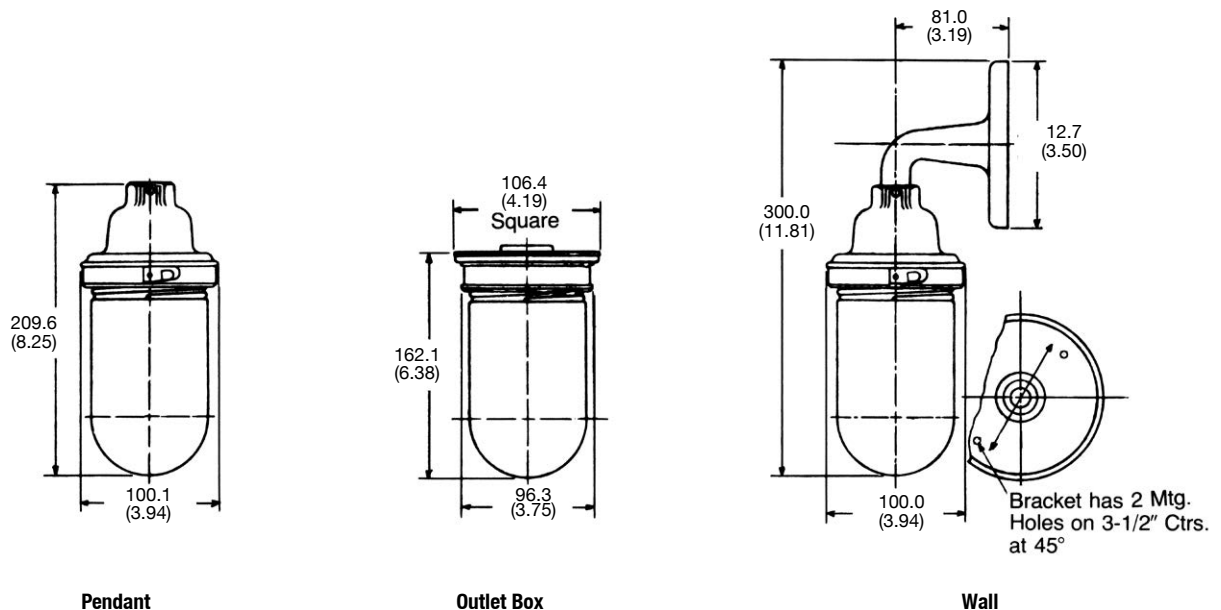

NEC Certifications and Compliances

- UL Standard: UL 1598

Pendant

Outlet Box

Wall

Dimensions in Millimeters (Inches)

Pendant

Outlet Box

Wall

^① Maximum size A-21 lamp: glass globe – 150 Watts; plastic globe – 100 Watts. No reflectors are available for REA fixtures.

REA 150 W Incandescent Luminaires ^①

Enclosed and Gasketed

UNILETS[®] for use with Threaded Metal Conduit. Medium Base. Inexpensive, Low Wattage Fixture for use in Wet Locations.

NEC:
Rated for Ordinary (Unclassified) Locations

		Description	Hub Size (Inches)	Catalog Number
 Pendant	 Outlet Box	Pendant Fixture	1/2	REA-1050
			3/4	REA-1075
		Outlet Box Fixture For 3-1/4" or 4" octagonal, or 4" square mounting.		REA-10B
 Wall		Wall Fixture		REA-10LB
		Pendant Hood	1/2 3/4	REA-50 REA-75
		Wall Bracket	1/2 male stem	REA-1BR
		Lamp Socket		VPLR-123
 VWG-1	 VGU-1	Steel Guard For Outlet Box fixture only.		VWG-1
		Aluminum Guard For Pendant and Wall Mount fixtures only.		VGU-1